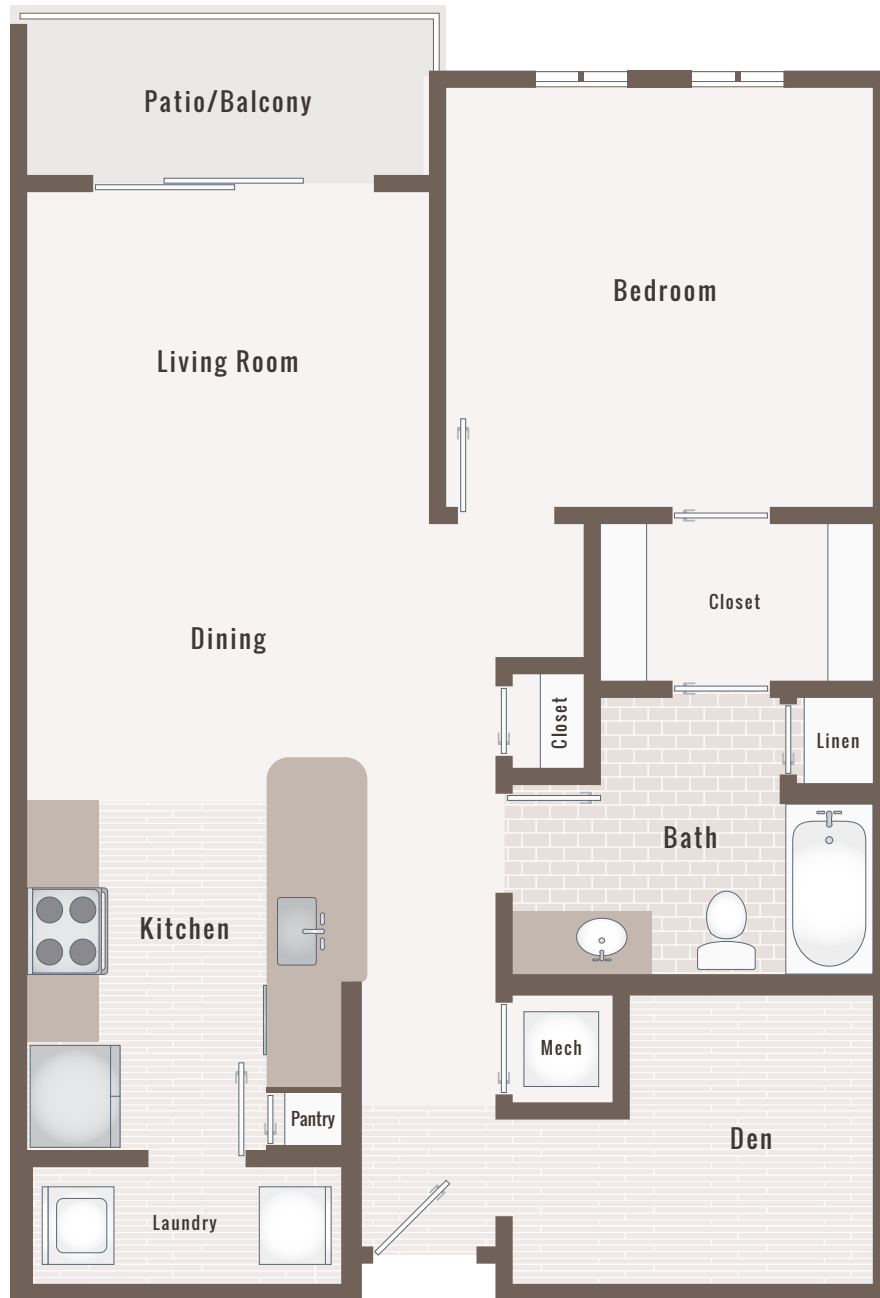

THE ENCORE

EAT | LIVE | CONNECT
TheEncore-Apts.com

THE ENSEMBLE

STUDIO | 1 BATH | 610 SF

NOTES

THE ENCORE

EAT | LIVE | CONNECT
TheEncore-Apts.com

THE CLASSICAL

1 BED | 1 BATH | 705 SF

NOTES

THE ENCORE

EAT | LIVE | CONNECT
TheEncore-Apts.com

THE ARIA

1 BED | 1 BATH | 750 SF

NOTES

THE ENCORE

EAT | LIVE | CONNECT
TheEncore-Apts.com

THE LYRIC

1 BED | 1 BATH | 805 SF

NOTES

THE ENCORE

EAT | LIVE | CONNECT
TheEncore-Apts.com

THE NOTE

1 BED + DEN | 1 BATH | 840 SF

NOTES

THE ENCORE

EAT | LIVE | CONNECT
TheEncore-Apts.com

THE PRELUDE

1 BED | 1 BATH | 880 SF

NOTES

THE ENCORE

EAT | LIVE | CONNECT
TheEncore-Apts.com