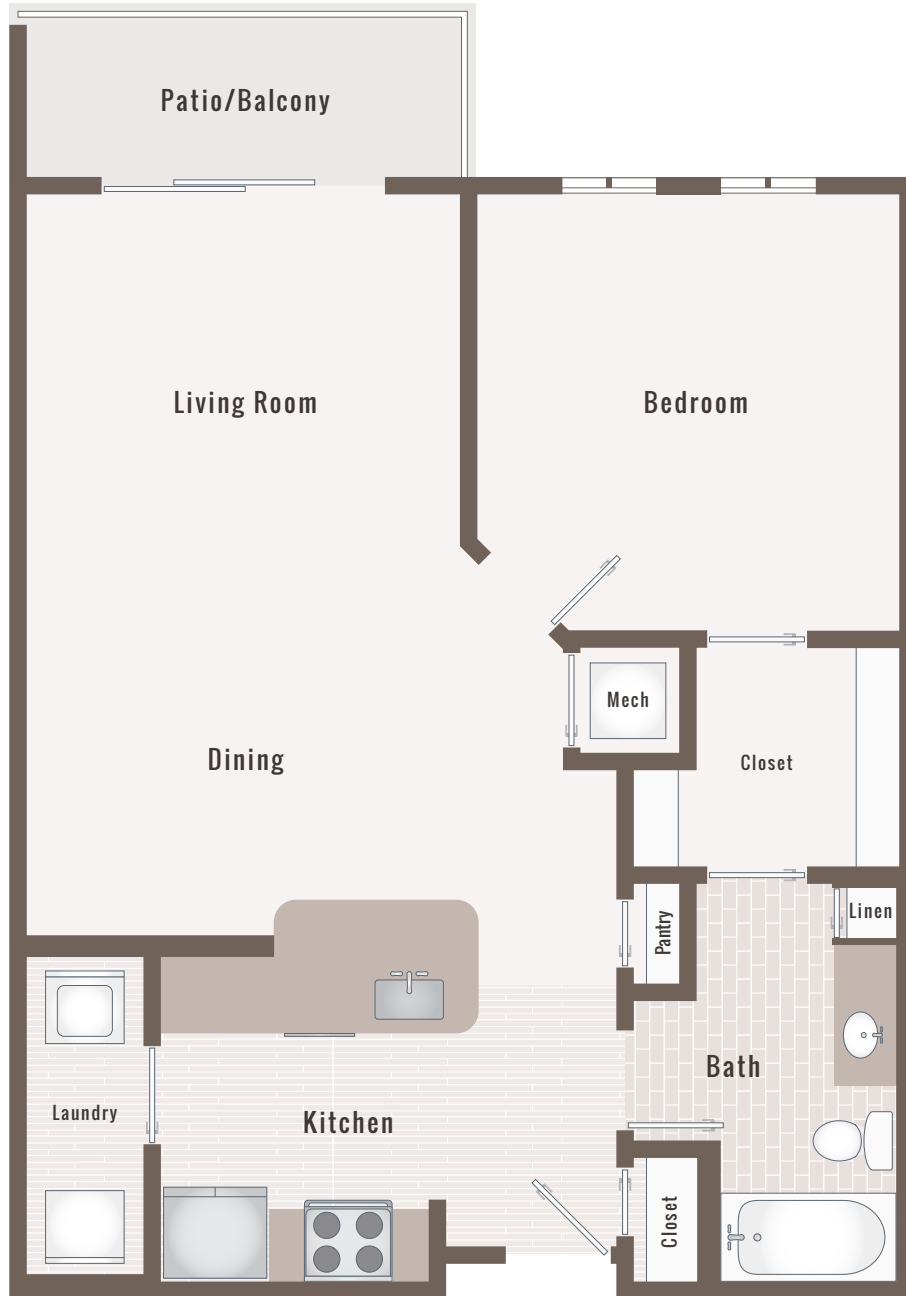

THE ENCORE

EAT | LIVE | CONNECT
TheEncore-Apts.com

THE ENSEMBLE

STUDIO | 1 BATH | 610 SF

NOTES

THE ENCORE

EAT | LIVE | CONNECT
TheEncore-Apts.com

THE CLASSICAL

1 BED | 1 BATH | 705 SF

NOTES

THE ENCORE

EAT | LIVE | CONNECT
TheEncore-Apts.com

THE ARIA

1 BED | 1 BATH | 750 SF

NOTES

THE ENCORE

EAT | LIVE | CONNECT
TheEncore-Apts.com

THE LYRIC

1 BED | 1 BATH | 805 SF

NOTES

THE ENCORE

EAT | LIVE | CONNECT
TheEncore-Apts.com

THE NOTE

1 BED + DEN | 1 BATH | 840 SF

NOTES

THE ENCORE

EAT | LIVE | CONNECT
TheEncore-Apts.com

THE PRELUDE

1 BED | 1 BATH | 880 SF

NOTES

THE ENCORE

EAT | LIVE | CONNECT
TheEncore-Apts.com