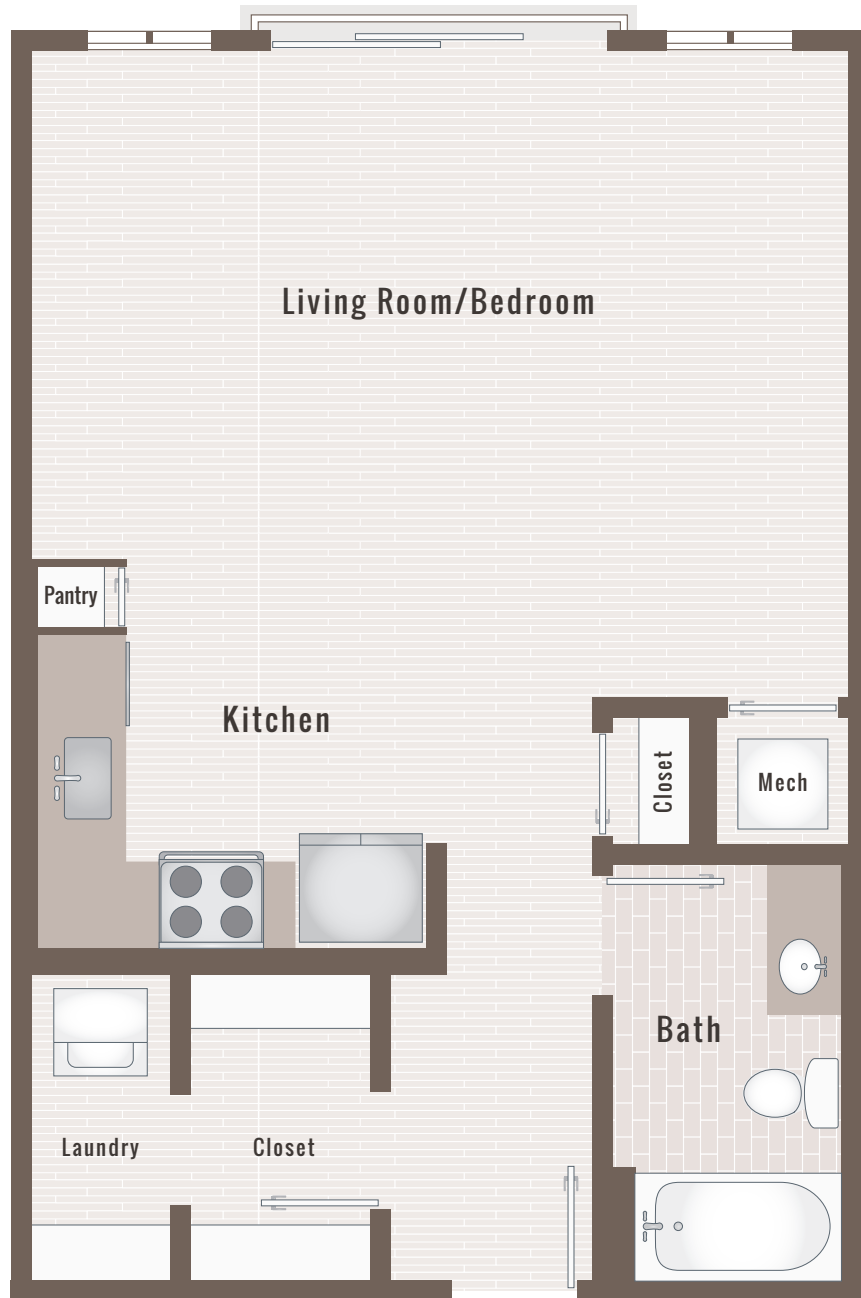

THE ENCORE

EAT | LIVE | CONNECT
TheEncore-Apts.com

THE ENSEMBLE

STUDIO | 1 BATH | 610 SF

NOTES

THE ENCORE

EAT | LIVE | CONNECT
TheEncore-Apts.com

THE CLASSICAL

1 BED | 1 BATH | 705 SF

NOTES

THE ENCORE

EAT | LIVE | CONNECT
TheEncore-Apts.com

THE ARIA

1 BED | 1 BATH | 750 SF

NOTES

THE ENCORE

EAT | LIVE | CONNECT
TheEncore-Apts.com

THE LYRIC

1 BED | 1 BATH | 805 SF

NOTES

THE ENCORE

EAT | LIVE | CONNECT
TheEncore-Apts.com

THE NOTE

1 BED + DEN | 1 BATH | 840 SF

NOTES

THE ENCORE

EAT | LIVE | CONNECT
TheEncore-Apts.com

THE PRELUDE

1 BED | 1 BATH | 880 SF

NOTES

THE ENCORE

EAT | LIVE | CONNECT
TheEncore-Apts.com