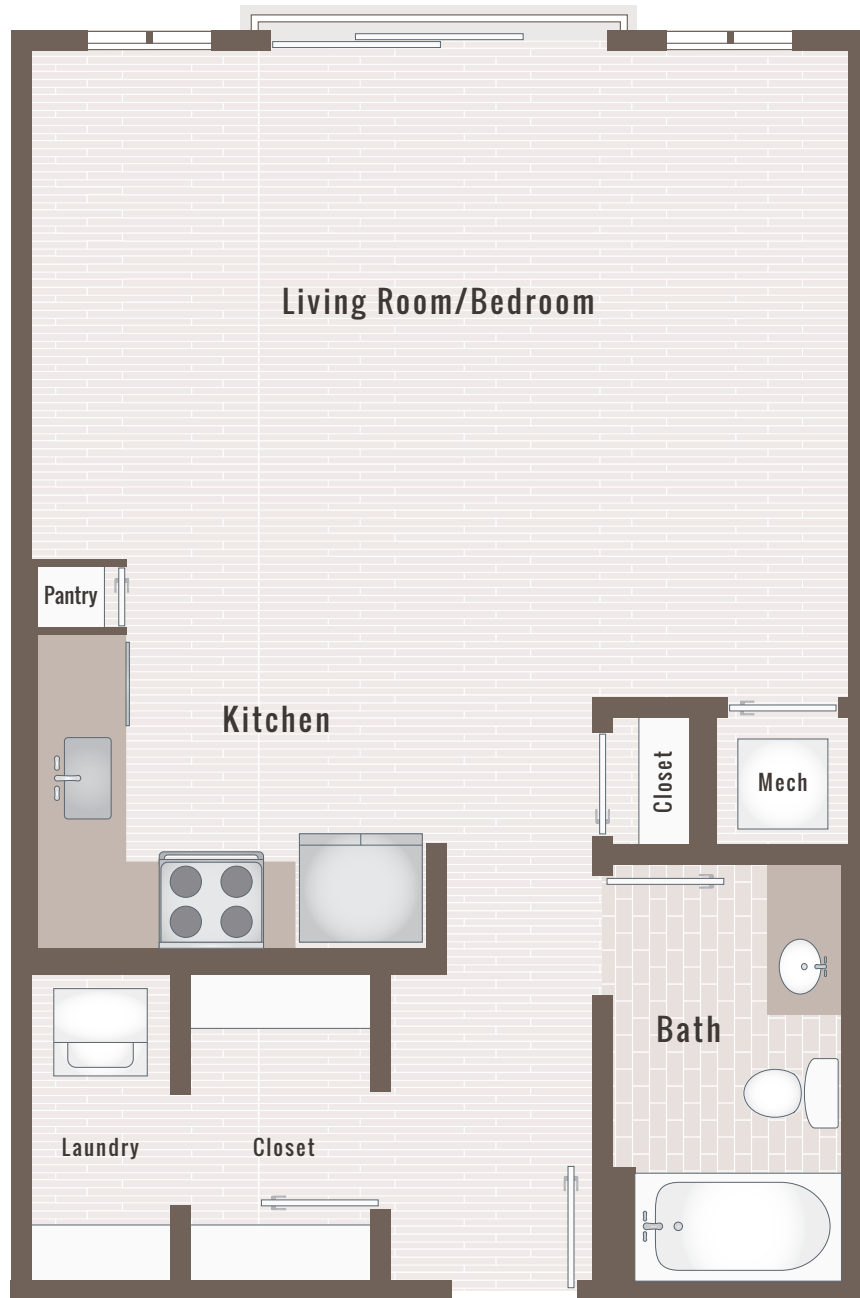

THE ENCORE

EAT | LIVE | CONNECT
TheEncore-Apts.com

THE ENSEMBLE

STUDIO | 1 BATH | 610 SF

NOTES

THE ENCORE

EAT | LIVE | CONNECT
TheEncore-Apts.com

THE CLASSICAL

1 BED | 1 BATH | 705 SF

NOTES

THE ENCORE

EAT | LIVE | CONNECT
TheEncore-Apts.com

THE ARIA

1 BED | 1 BATH | 750 SF

NOTES

THE ENCORE

EAT | LIVE | CONNECT
TheEncore-Apts.com

THE LYRIC

1 BED | 1 BATH | 805 SF

NOTES

THE ENCORE

EAT | LIVE | CONNECT
TheEncore-Apts.com

THE NOTE

1 BED + DEN | 1 BATH | 840 SF

NOTES

THE ENCORE

EAT | LIVE | CONNECT
TheEncore-Apts.com

THE PRELUDE

1 BED | 1 BATH | 880 SF

NOTES

THE ENCORE

EAT | LIVE | CONNECT
TheEncore-Apts.com